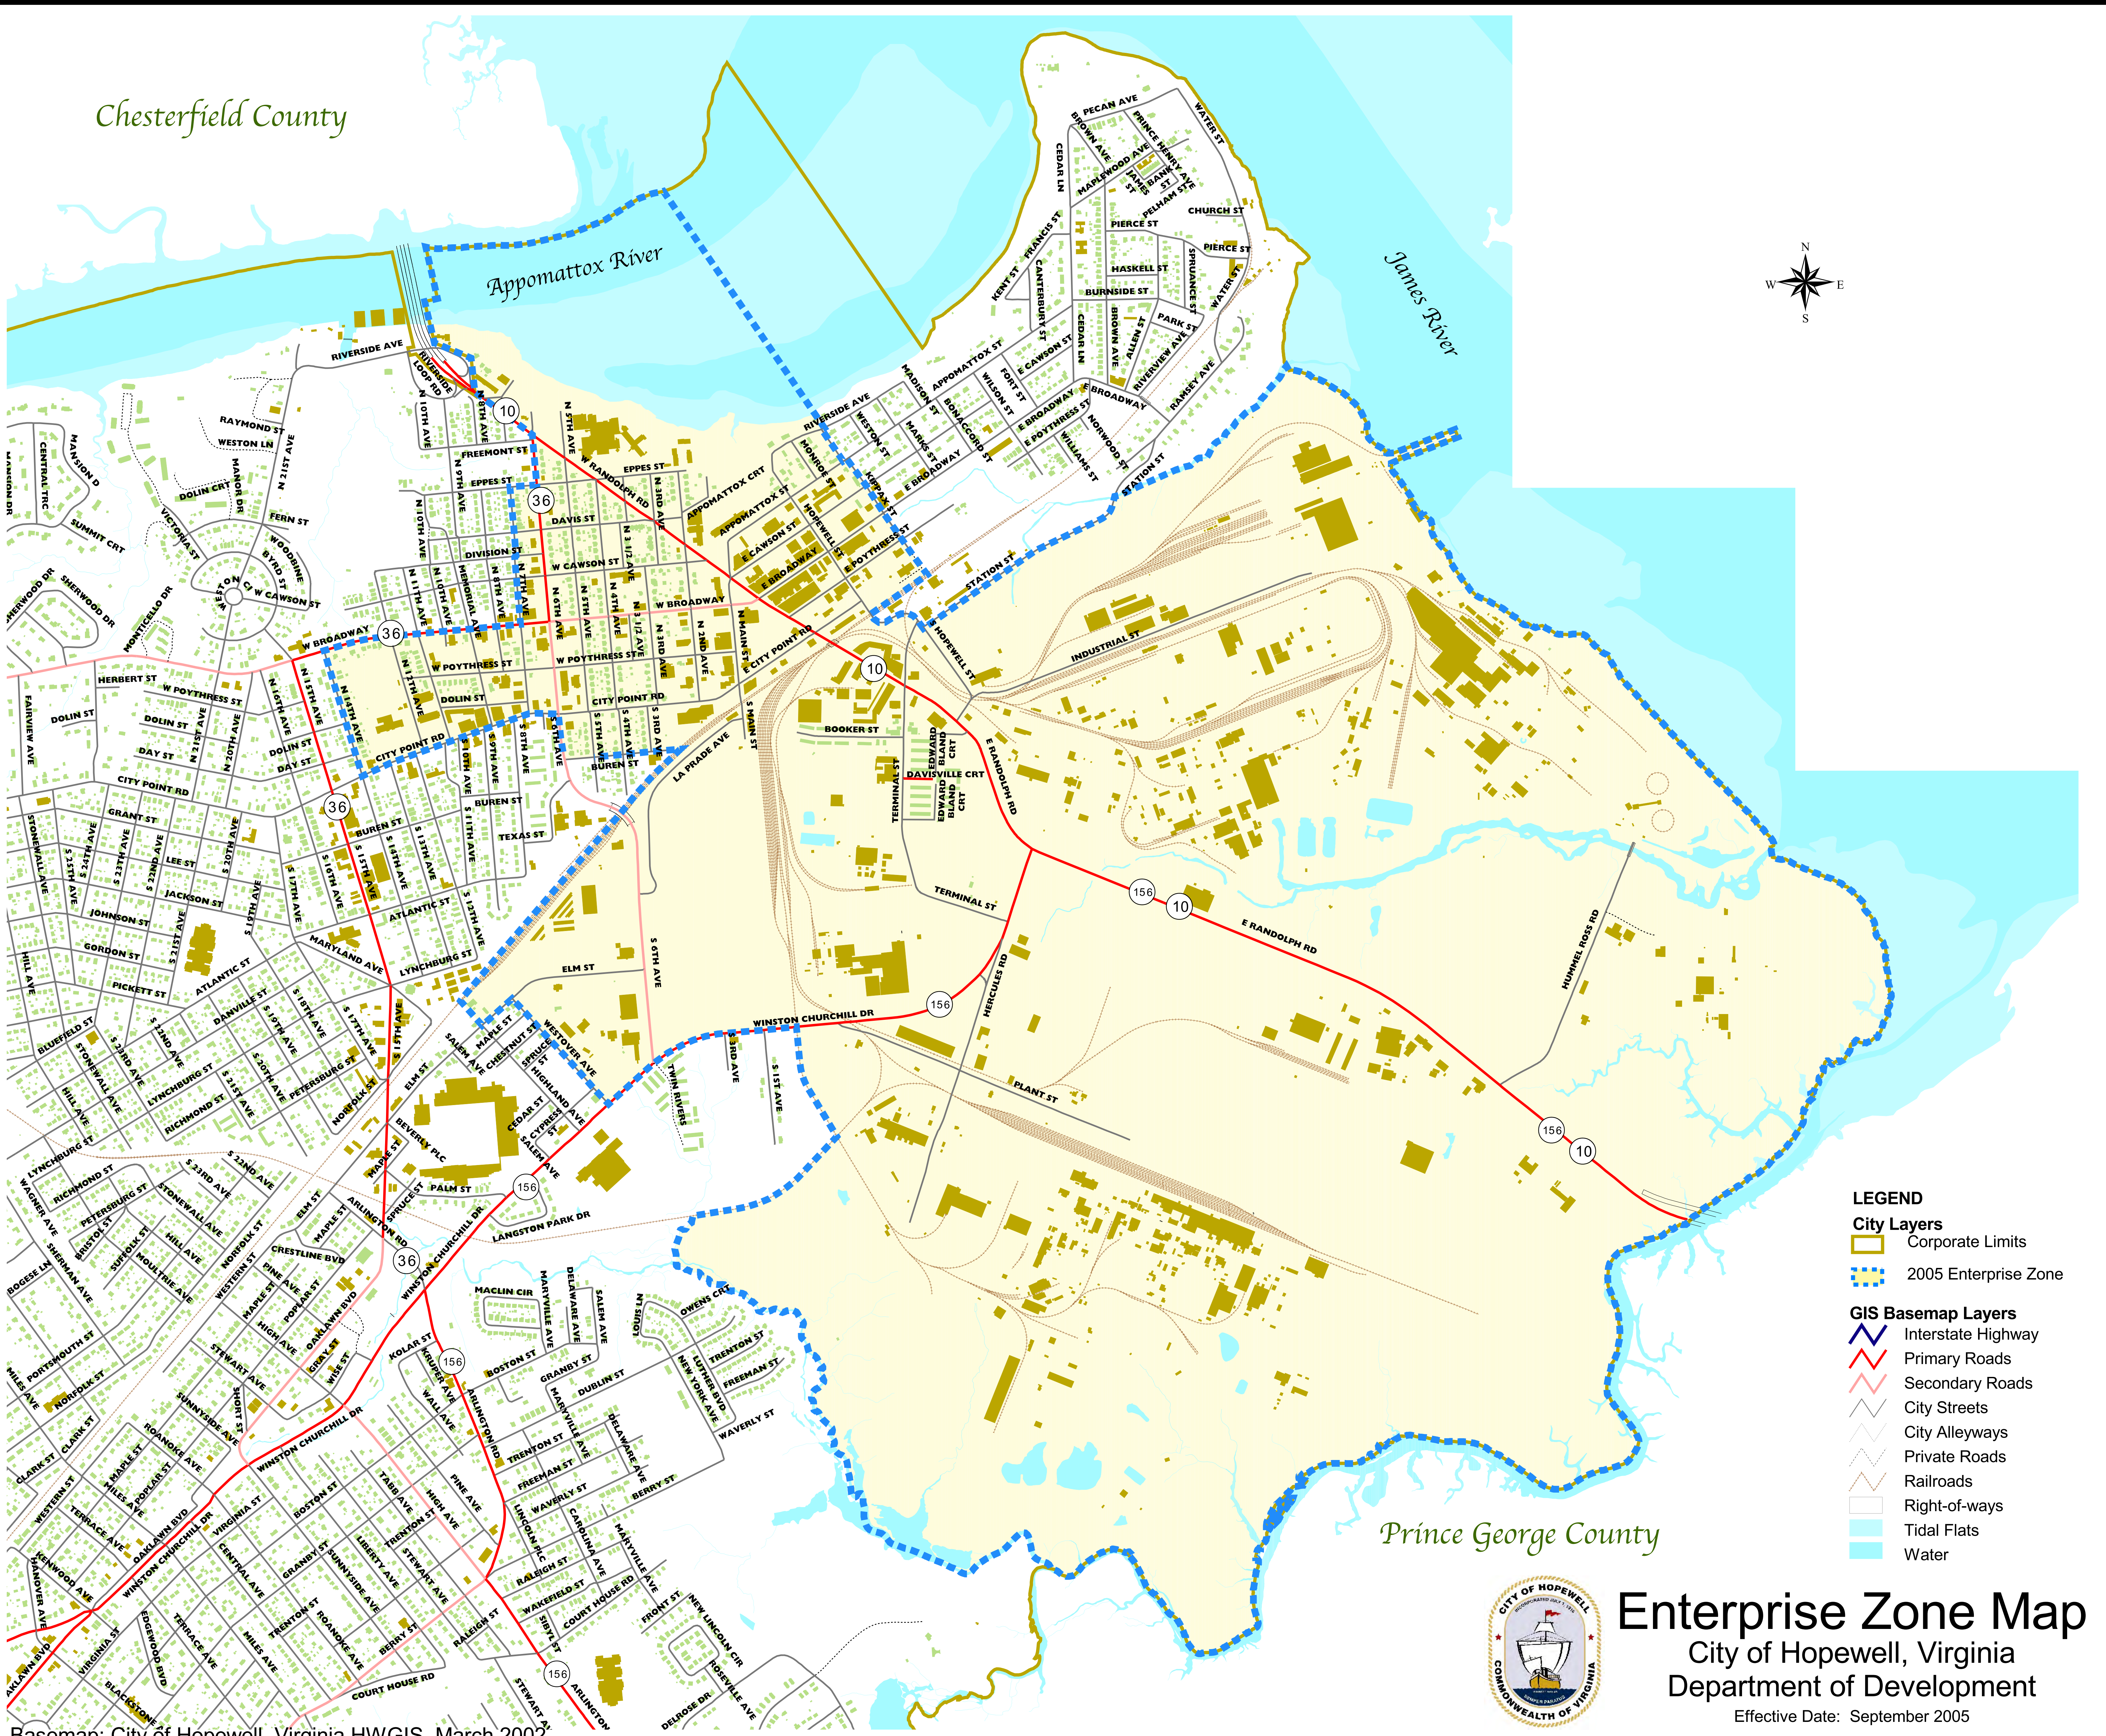

Chesterfield County

Appomattox River

James River

- LEGEND**
- City Layers**
- Corporate Limits
 - 2005 Enterprise Zone
- GIS Basemap Layers**
- Interstate Highway
 - Primary Roads
 - Secondary Roads
 - City Streets
 - City Alleyways
 - Private Roads
 - Railroads
 - Right-of-ways
 - Tidal Flats
 - Water

Prince George County

Enterprise Zone Map

City of Hopewell, Virginia
Department of Development

Effective Date: September 2005